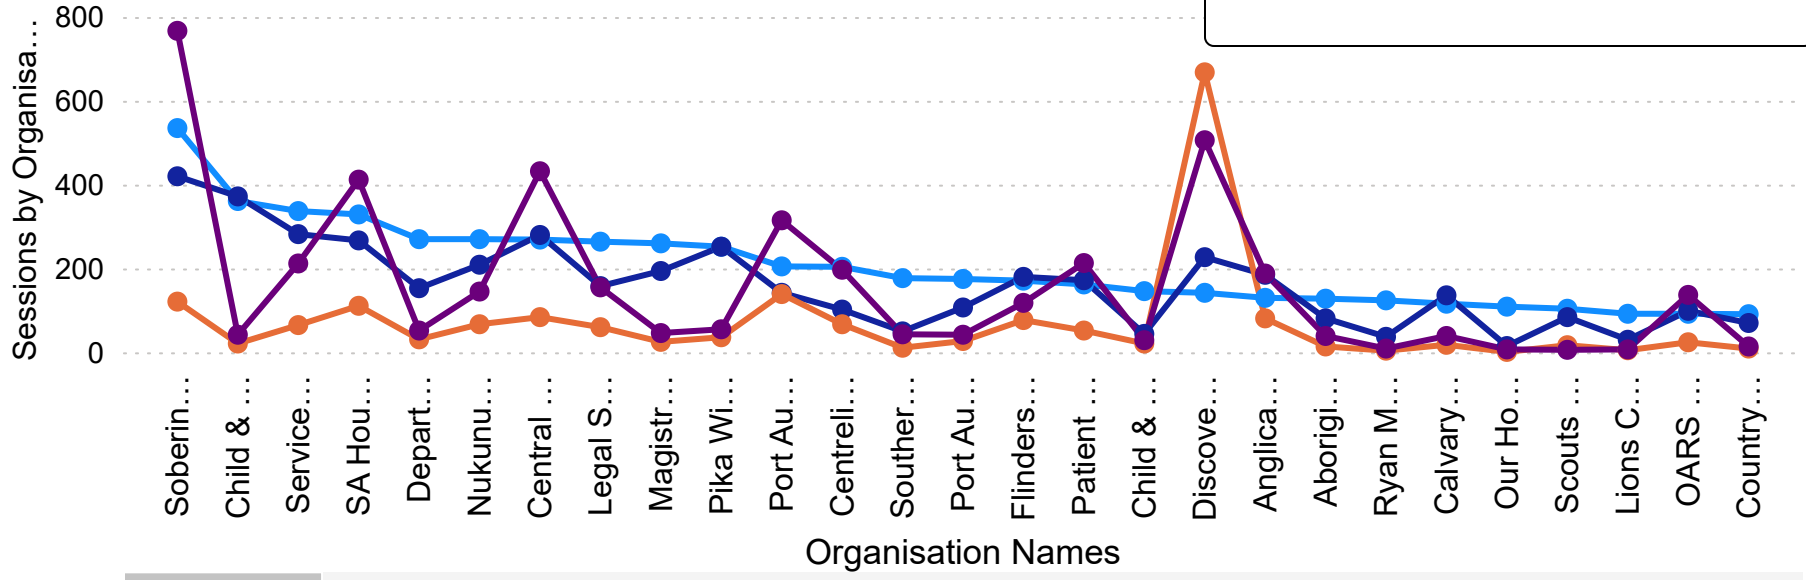

### Sessions by Primary Category for Different Years

● 19-20 ● 20-21 ● 21-22 ● 22-23

Dashboard

Sessions by Primary...

Sessions by Organisation..

Sessions Comparison

New Users by Primary...

New Users by Organisation

Primary Category

2019-2020 Sessions  
**11K**

2020-2021 Sessions  
**9013**

2021-2022 Sessions  
**8698**

2022-2023 Sessions  
**20K**

### Sessions by Organisation for Different Years

● 19-20 ● 20-21 ● 21-22 ● 22-23

Organisation name

### Different Year Sessions

2019-2020 <b>1074</b> Sum of New Users	2020-2021 <b>979</b> Sum of New Users	2021-2022 <b>987</b> Sum of New Users	2022-2023 <b>987</b> Sum of New Users	<h2>New Users by Primary Category</h2>					
				Dashboard	Sessions by Primary...	Sessions by Organisatio...	Sessions Comparision	<b>New Users by Primary...</b>	New Users by Organisation