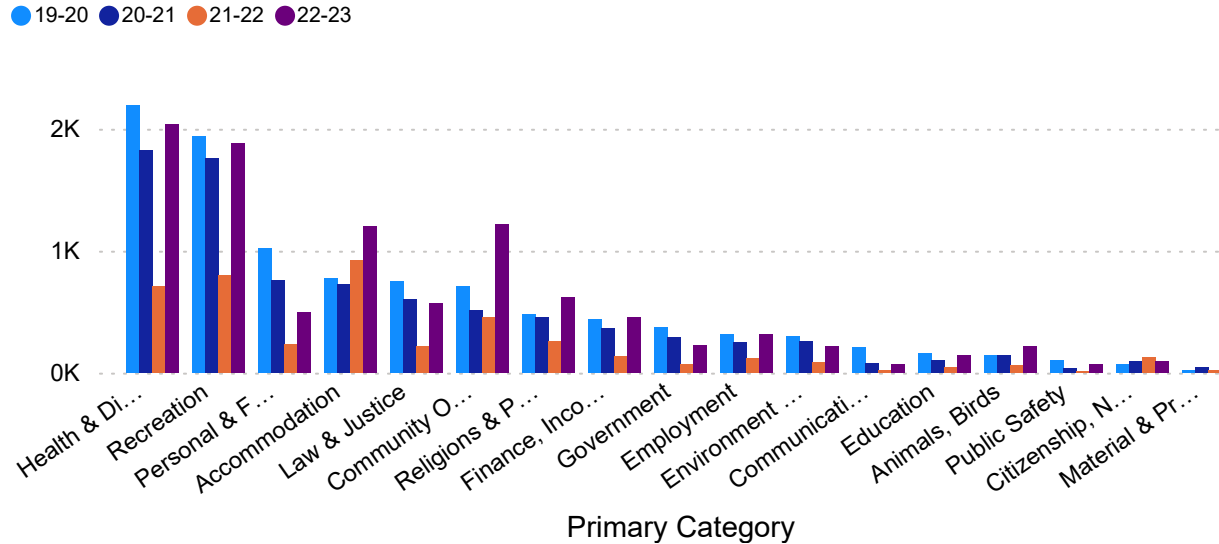

11K

2020-2021 Sessions

9013

2021-2022 Sessions

8698

2022-2023 Sessions

20K

2019-2020 New Users

7855

2020-2021 New Users

6627

2021-2022 New Users

3443

2022-2023 New Users

7792

Primary Category, Organisation name

All

Sessions by Primary Category

Sessions by Organisation

New Users by Primary Category

New Users by Organisation

# Sessions By Primary Category for Different Years

Dashboard

Sessions by Primary Category for Different...

Sessions by Organisation by Different Years

Sessions Comparison

New Users by Primary Category

New Users by Organisation