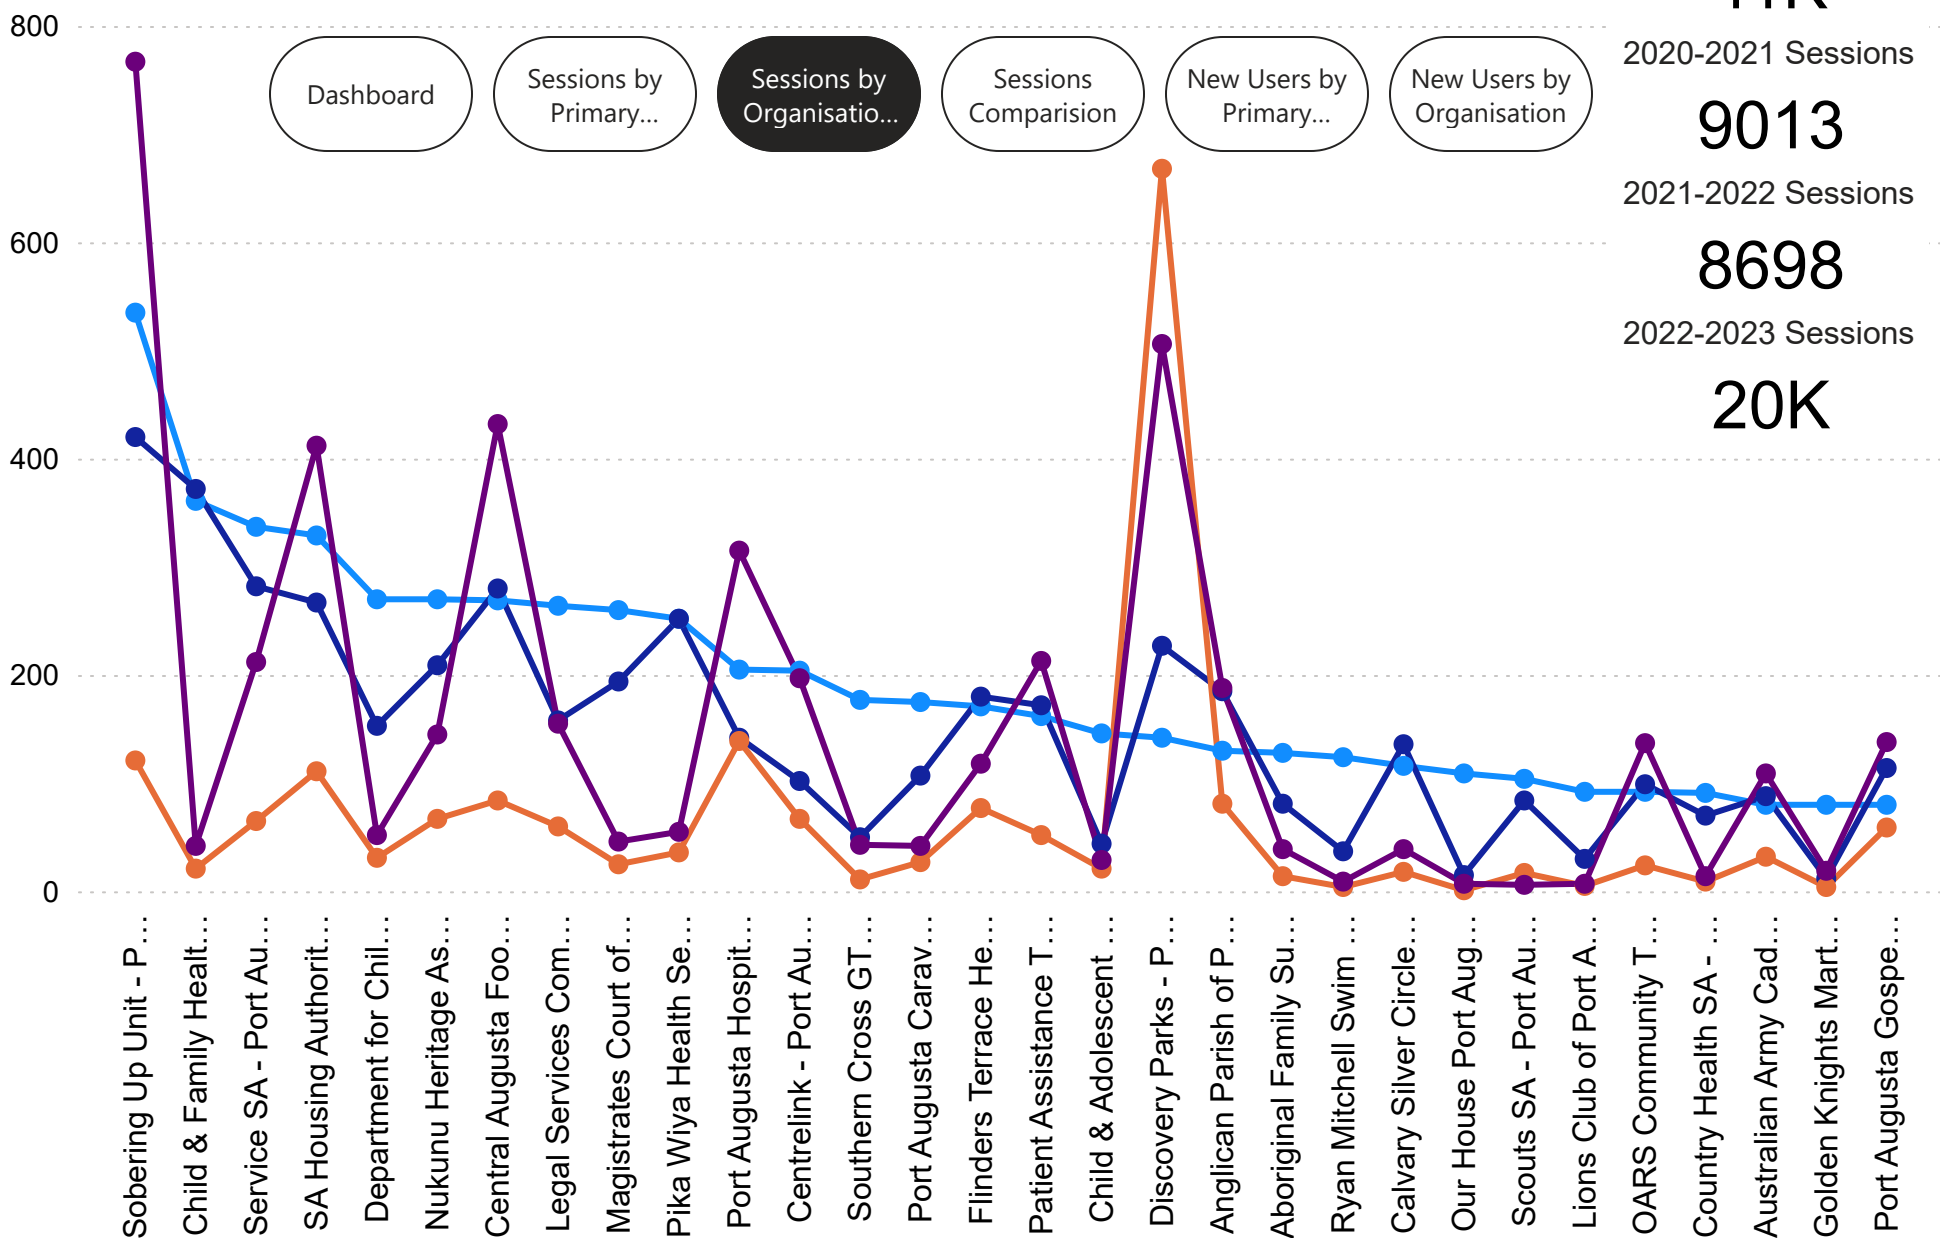

# Sessions by Organisation for Different Years

● 19-20 ● 20-21 ● 21-22 ● 22-23

- Dashboard
- Sessions by Primary...
- Sessions by Organisatio...**
- Sessions Comparision
- New Users by Primary...
- New Users by Organisation

2019-2020 Sessions

**11K**

2020-2021 Sessions

**9013**

2021-2022 Sessions

**8698**

2022-2023 Sessions

**20K**

Sessions by Organisation

Organisation Names