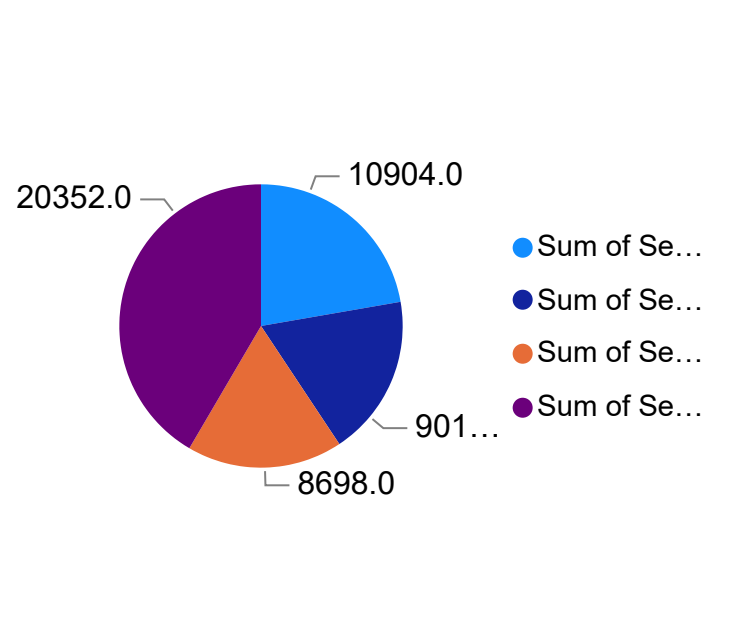

Different Year Sessions