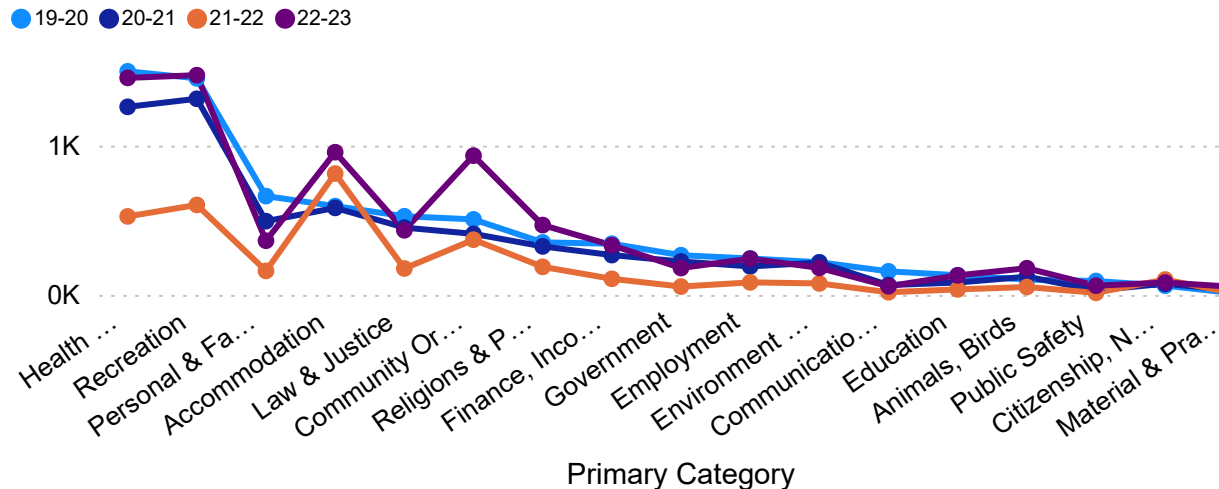

7855

2020-2021 New Users

6627

2021-2022 New Users

3443

2022-2023 New Users

7792

Primary Category, Organisation name

All

Sessions by Primary Category

Sessions by Organisation

New Users by Primary Category

New Users by Organisation

# Sessions By Primary Category for Different Years

Dashboard

Sessions by Primary Category for Different...

Sessions by Organisation by Different Years

Sessions Comparison

New Users by Primary Category

New Users by Organisation

## Sessions by Primary Category for Different Years

● 19-20 ● 20-21 ● 21-22 ● 22-23

[See details](#)