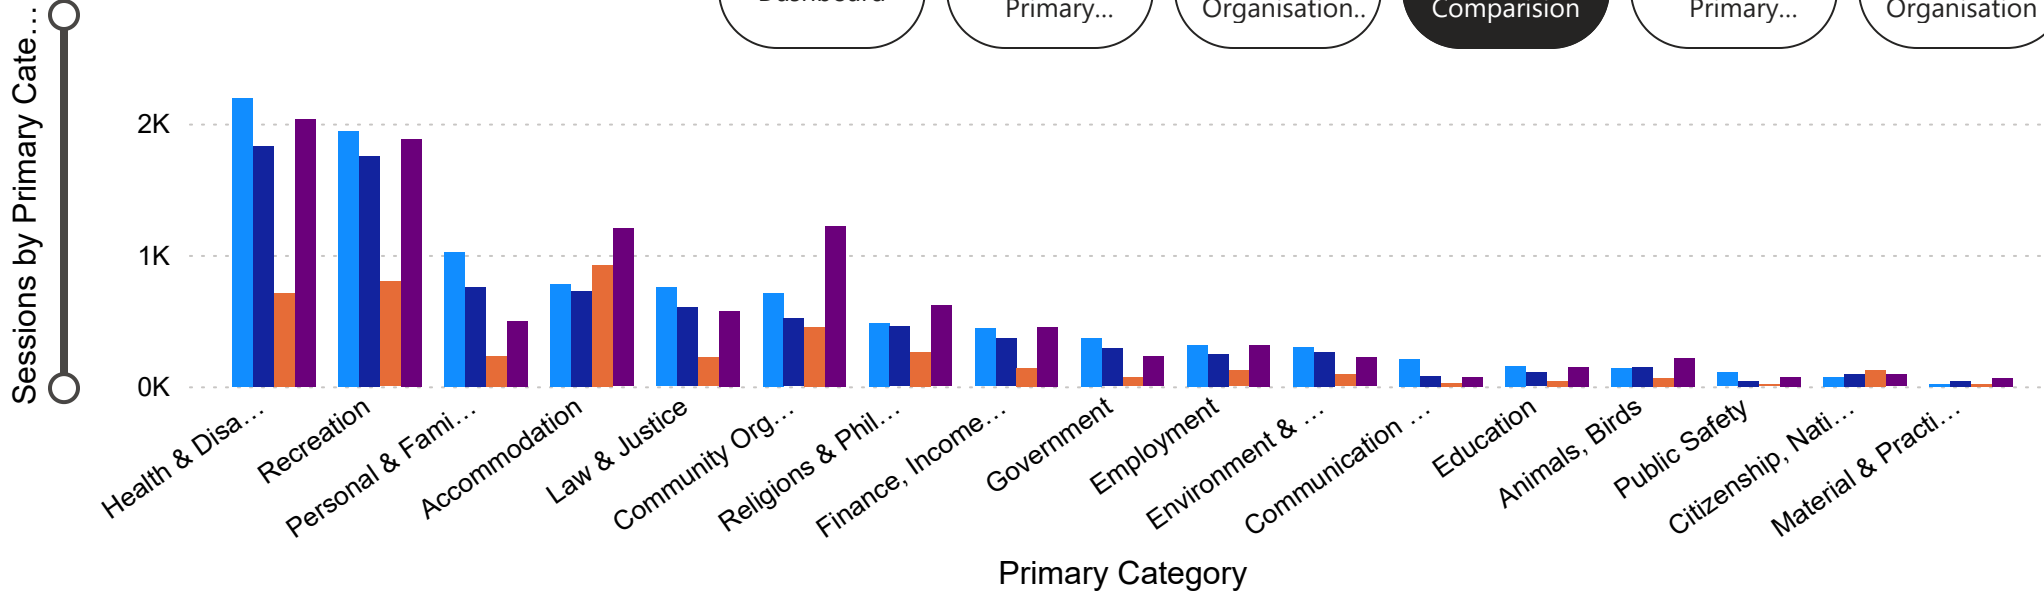

# Sessions by Organisation for Different Years

● 19-20 ● 20-21 ● 21-22 ● 22-23

- Dashboard
- Sessions by Primary...
- Sessions by Organisatio...**
- Sessions Comparision
- New Users by Primary...
- New Users by Organisation

Sessions by Organisation

Organisation Names

### Sessions by Primary Category for Different Years

● 19-20 ● 20-21 ● 21-22 ● 22-23

Dashboard

Sessions by Primary...

Sessions by Organisation..

Sessions Comparison

New Users by Primary...

New Users by Organisation