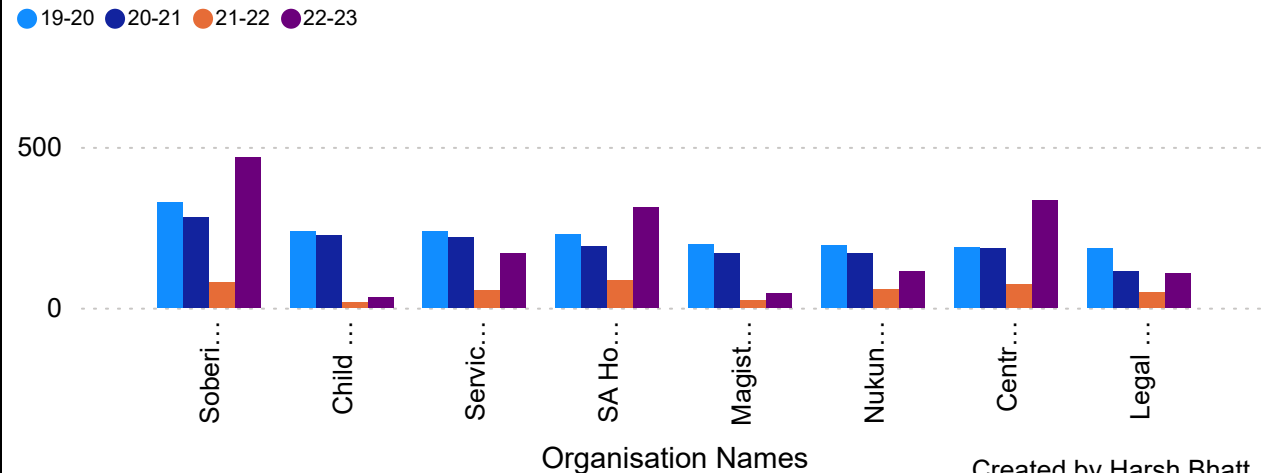

7855

2020-2021 New Users

6627

2021-2022 New Users

3443

2022-2023 New Users

7792

Primary Category, Organisation name

All

Sessions by Primary Category

Sessions by Organisation

New Users by Primary Category

New Users by Organisation

# Sessions By Primary Category for Different Years

Dashboard

Sessions by Primary Category for Different...

Sessions by Organisation by Different Years

Sessions Comparison

New Users by Primary Category

New Users by Organisation