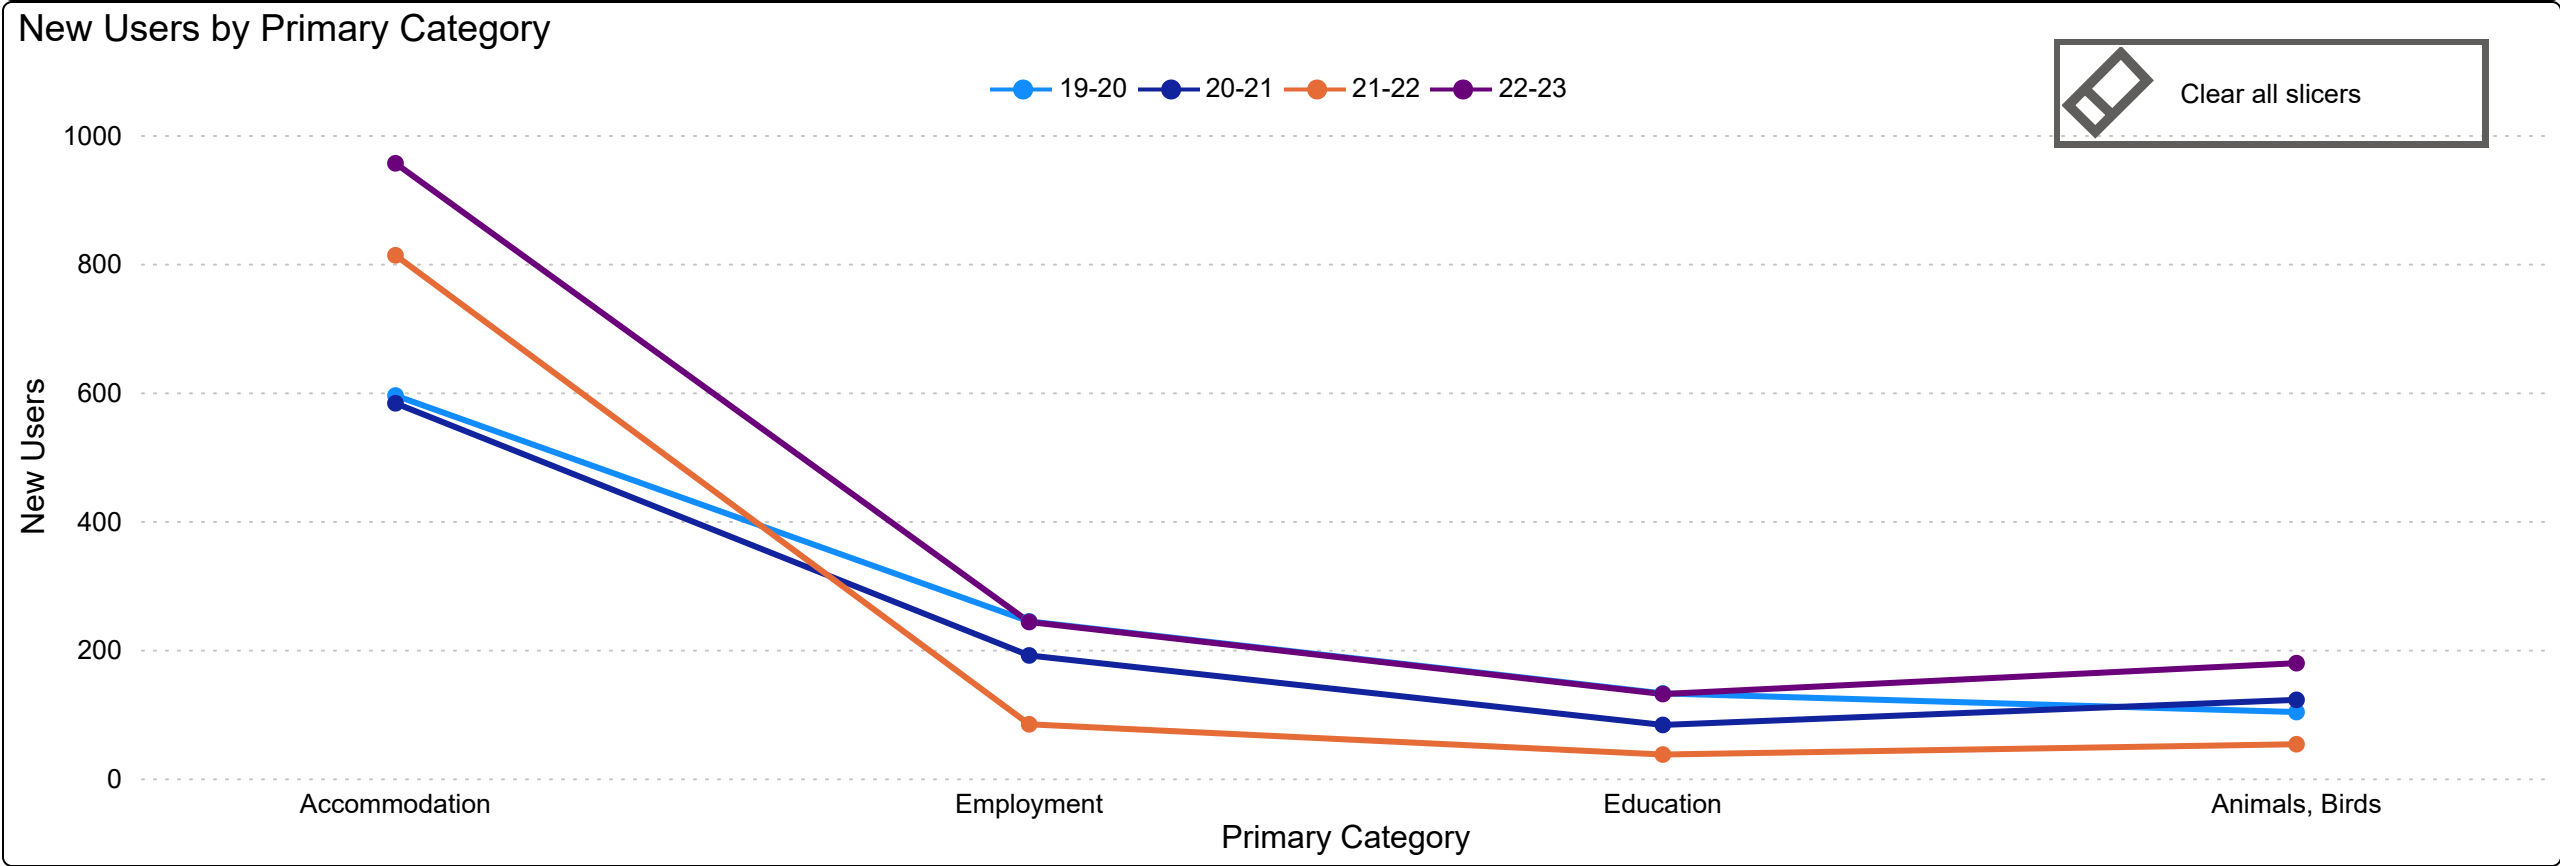

2019-2020 1074 Sum of New Users	2020-2021 979 Sum of New Users	2021-2022 987 Sum of New Users	2022-2023 987 Sum of New Users	New Users by Primary Category					
				Dashboard	Sessions by Primary...	Sessions by Organisatio...	Sessions Comparision	New Users by Primary...	New Users by Organisation

Primary Category ▼

Select all	Animals, Birds	Communication & Information Services	Education	Environment & Heritage	Government	Law & Justice	Personal & Family Support	Recreation
Accommodation	Citizenship, Nationality	Community Organisation & Development	Employment	Finance, Income, Business	Health & Disability	Material & Practical Needs	Public Safety	Religions & Philosophies