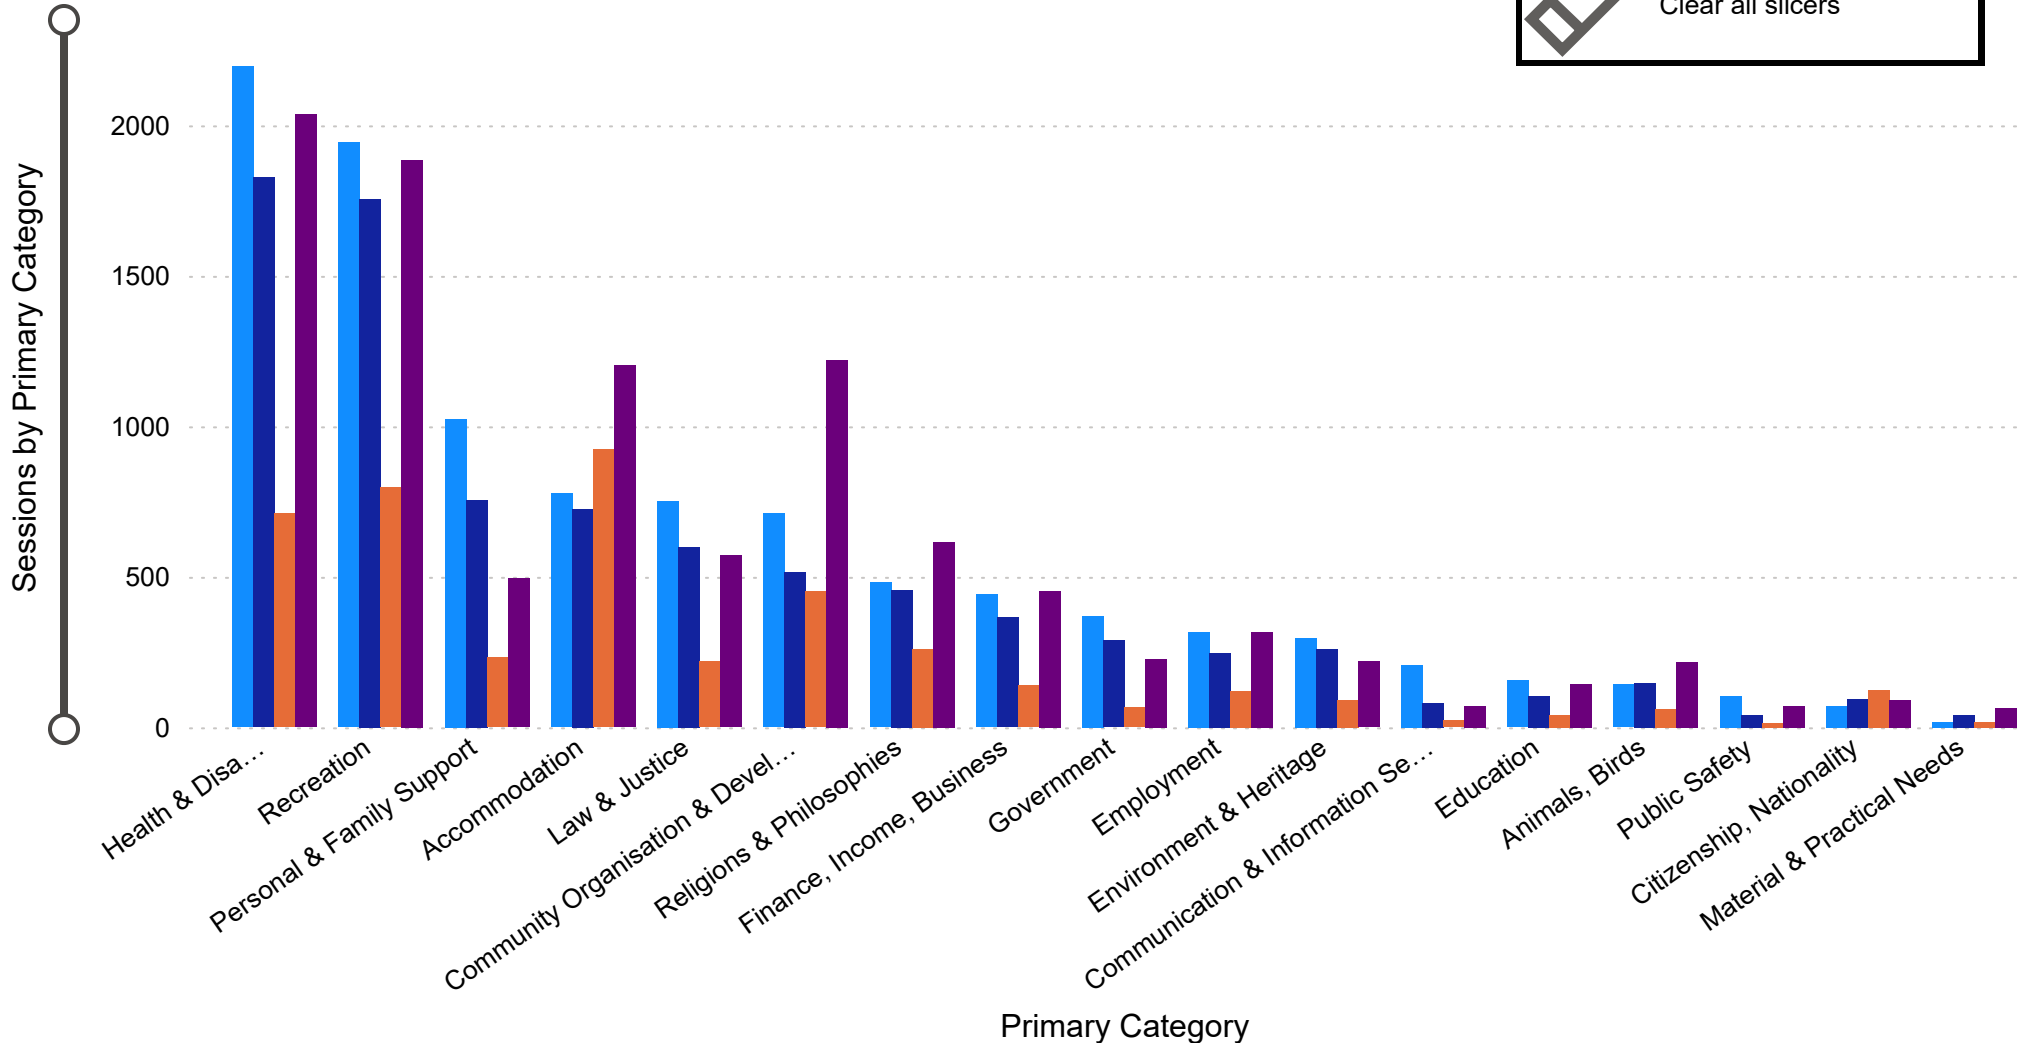

All

Sessions by Primary Category

Sessions by Organisation

New Users by Primary Category

New Users by Organisation

# Sessions By Primary Category for Different Years

Dashboard

Sessions by Primary Category for Different...

Sessions by Organisation by Different Years

Sessions Comparison

New Users by Primary Category

New Users by Organisation

## Sessions by Primary Category for Different Years

● 19-20 ● 20-21 ● 21-22 ● 22-23

[See details](#)

# Sessions by Organisation for Different Years

● 19-20 ● 20-21 ● 21-22 ● 22-23

- Dashboard
- Sessions by Primary...
- Sessions by Organisatio...**
- Sessions Comparision
- New Users by Primary...
- New Users by Organisation